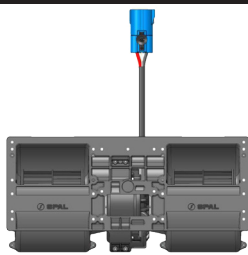

PART NUMBER: 30007035A

BRUSHLESS

ASK FOR DETAILS
ABOUT OUR NEW RANGE

SINGLE BLOWERS

SPAL DESCRIPTION: 006-B40-22

PART NUMBER: 30000561B

AIR FLOW: 1100 CFM

VOLTAGE: 24V

SPEEDS: 3 SPEED

LENGTH: 139mm

WIDTH: 146mm

HEIGHT: 163.9mm