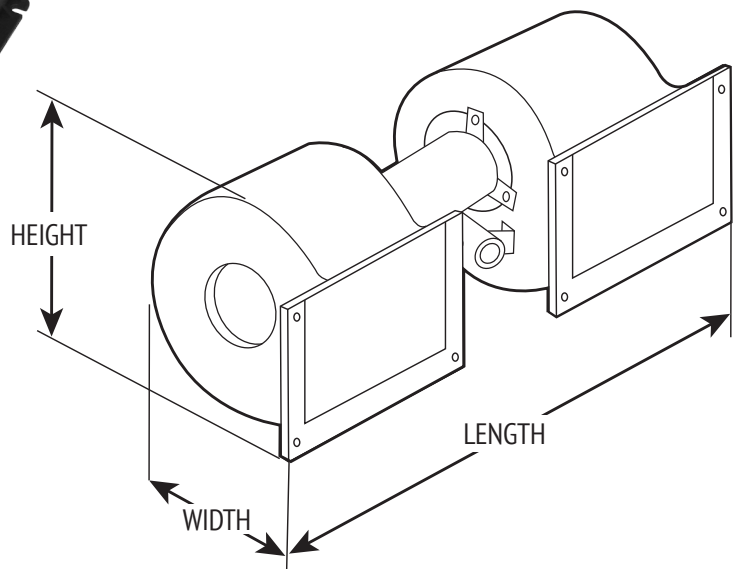

TOP PICKS FOR BUS & COACH BLOWERS

BLOWERS

There's a reason why SPAL high performance axial blowers are the OEM's choice and fitted to the original piece of kit; because they are designed to function efficiently well beyond scheduled servicing and maintenance.

At replacement time, be sure to fit the same robust and reliable product rather than compromise with a lesser brand. Quality always delivers a more cost effective solution over the life of the vehicle.

As well as a world renowned heritage in the manufacture, design and R & D of cooling solutions, SPAL blowers come with a market leading 3 year warranty.

Use this quick guide to select your requirements from SPAL's most frequently specified blowers.

Note: Always check for damaged scroll blades within blowers at the point of service. This can lead to reduced airflow and performance and affect the overall balance of the shaft and motor.

Use the diagram above as a reference to measure the dimensions of your blower. This will help you determine which is suitable for your vehicle.