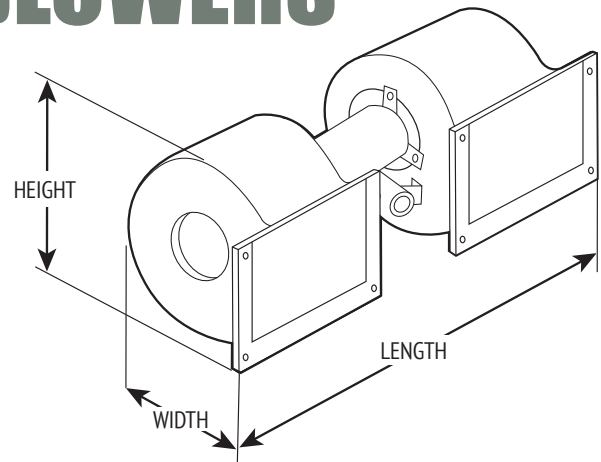

FANS AND BLOWERS

There is a reason why SPAL is the preferred choice of manufacturers worldwide.

SPAL parts were integral to the testing and building of your original equipment so at replacement time, be sure to fit the same robust and reliable product.

SPAL is compatible with over 1,000 tractor models and used in many different types of trailed implement.

To arrange purchase of the correct replacement fan or blower, help us to help you by having as much information available as possible, such as:

- Original SPAL part number located on the shroud of the fan or blower
- OE Manufacturer and part number, if available
- Voltage required - 12 or 24 volt
- Suction or blowing function
- Single or multiple speed blower
- Fan or blower dimensions
- Connector type

Use the diagram above as a reference to measure the dimensions of your blower. This will help you determine which is suitable for your vehicle.

TWIN BLOWERS

Images are for illustration only

SPAL DESCRIPTION: 006-A46-22