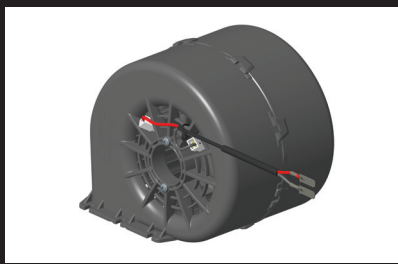

PART NUMBER: 30000298

AIR FLOW: 254 CFM

VOLTAGE: 12V

SPEEDS: SINGLE

LENGTH: 208.7mm

WIDTH: 159mm

HEIGHT: 209.8mm

SPAL DESCRIPTION: 009-A70-74D