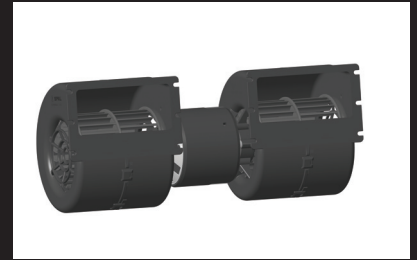

## TWIN BLOWERS

Images are for illustration only

**SPAL DESCRIPTION: 006-A46-22**

**PART NUMBER: 3000018**

AIR FLOW: 537 CFM
VOLTAGE: 12V
SPEEDS: SINGLE
LENGTH: 351mm
WIDTH: 139.8mm
HEIGHT: 167.5mm

**SPAL DESCRIPTION: 006-A39-22**

**PART NUMBER: 30000125**

AIR FLOW: 690 CFM
VOLTAGE: 12V
SPEEDS: SINGLE
LENGTH: 351mm
WIDTH: 139.8mm
HEIGHT: 167.5mm

**SPAL DESCRIPTION: 008-B45-02D**

**PART NUMBER: 3000118**

AIR FLOW: 236 CFM
VOLTAGE: 24V
SPEEDS: 3 SPEED
LENGTH: 310mm
WIDTH: 113.5mm
HEIGHT: 127.5mm

**SPAL DESCRIPTION: 008-A45-02D**

**PART NUMBER: 30000452**

AIR FLOW: 407 CFM
VOLTAGE: 12V
SPEEDS: SINGLE
LENGTH: 310mm
WIDTH: 113.1mm
HEIGHT: 127.5mm

**SPAL DESCRIPTION: 008-A46-02**

**PART NUMBER: 30000453**

# SINGLE BLOWERS

Images are for illustration only

SPAL DESCRIPTION: 001-A46-03D

PART NUMBER: 30000298

AIR FLOW: 254 CFM

VOLTAGE: 12V

SPEEDS: SINGLE

LENGTH: 208.7mm